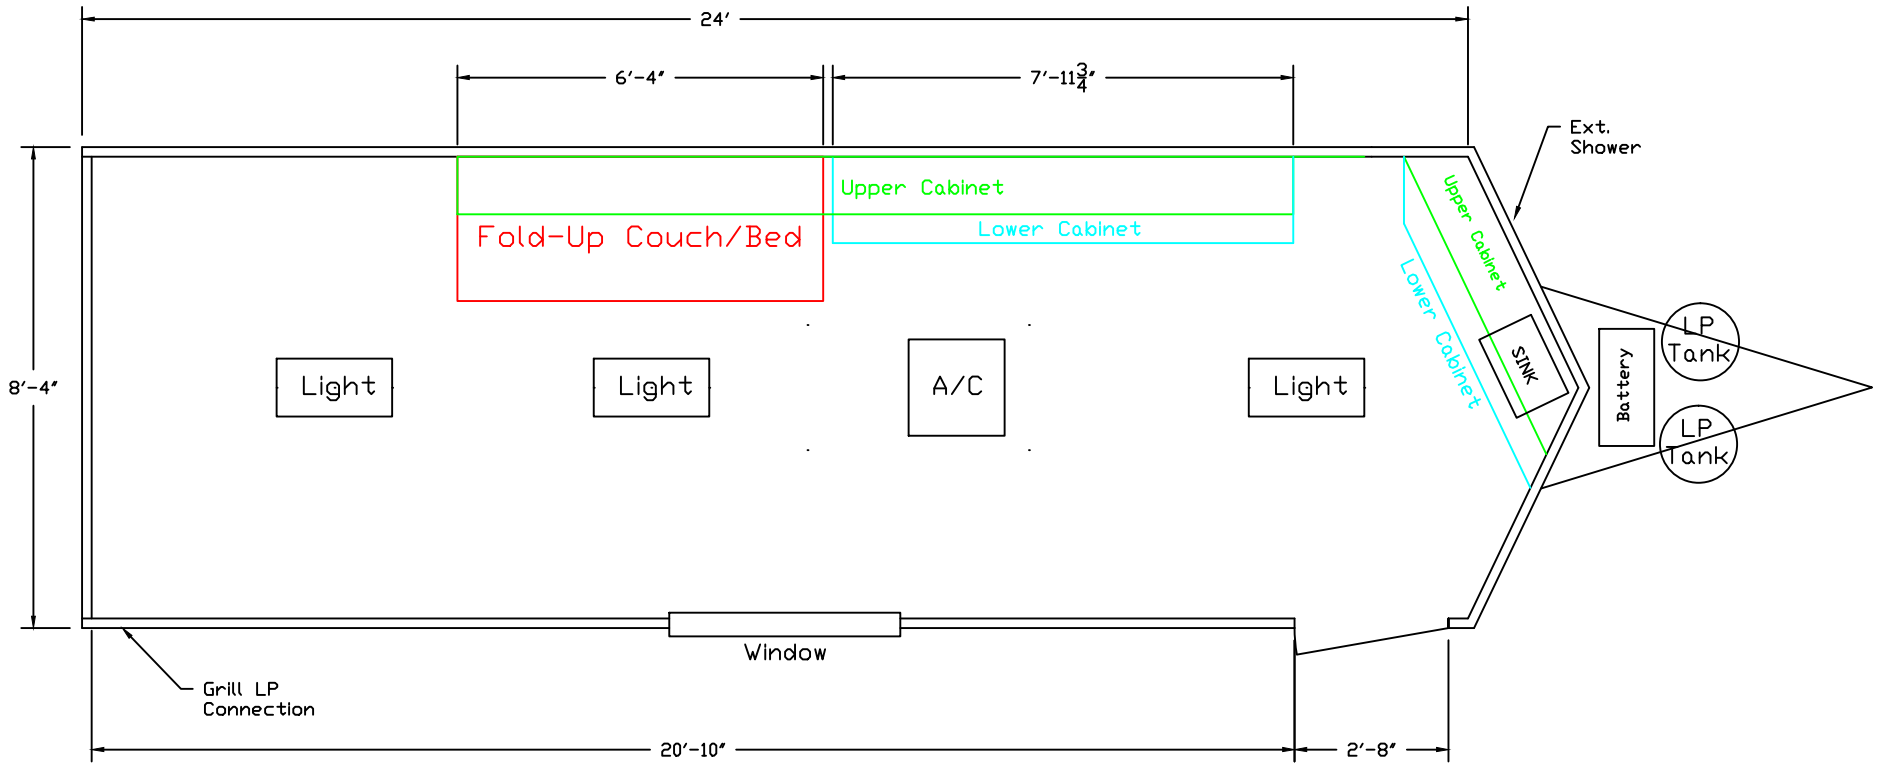

Tough Boy Toy Hauler (24 Base)

Signature: _____

Date: _____

THIS DOCUMENT CONTAINS CONFIDENTIAL AND PROPRIETARY INFORMATION THAT CANNOT BE REPRODUCED OR USED IN ANY MANNER FOR WHICH IT WAS NOT INTENDED, IN WHOLE OR IN PART, WITHOUT WRITTEN AUTHORIZATION FROM M&R SPECIALTY TRAILERS AND TRUCKS INC.