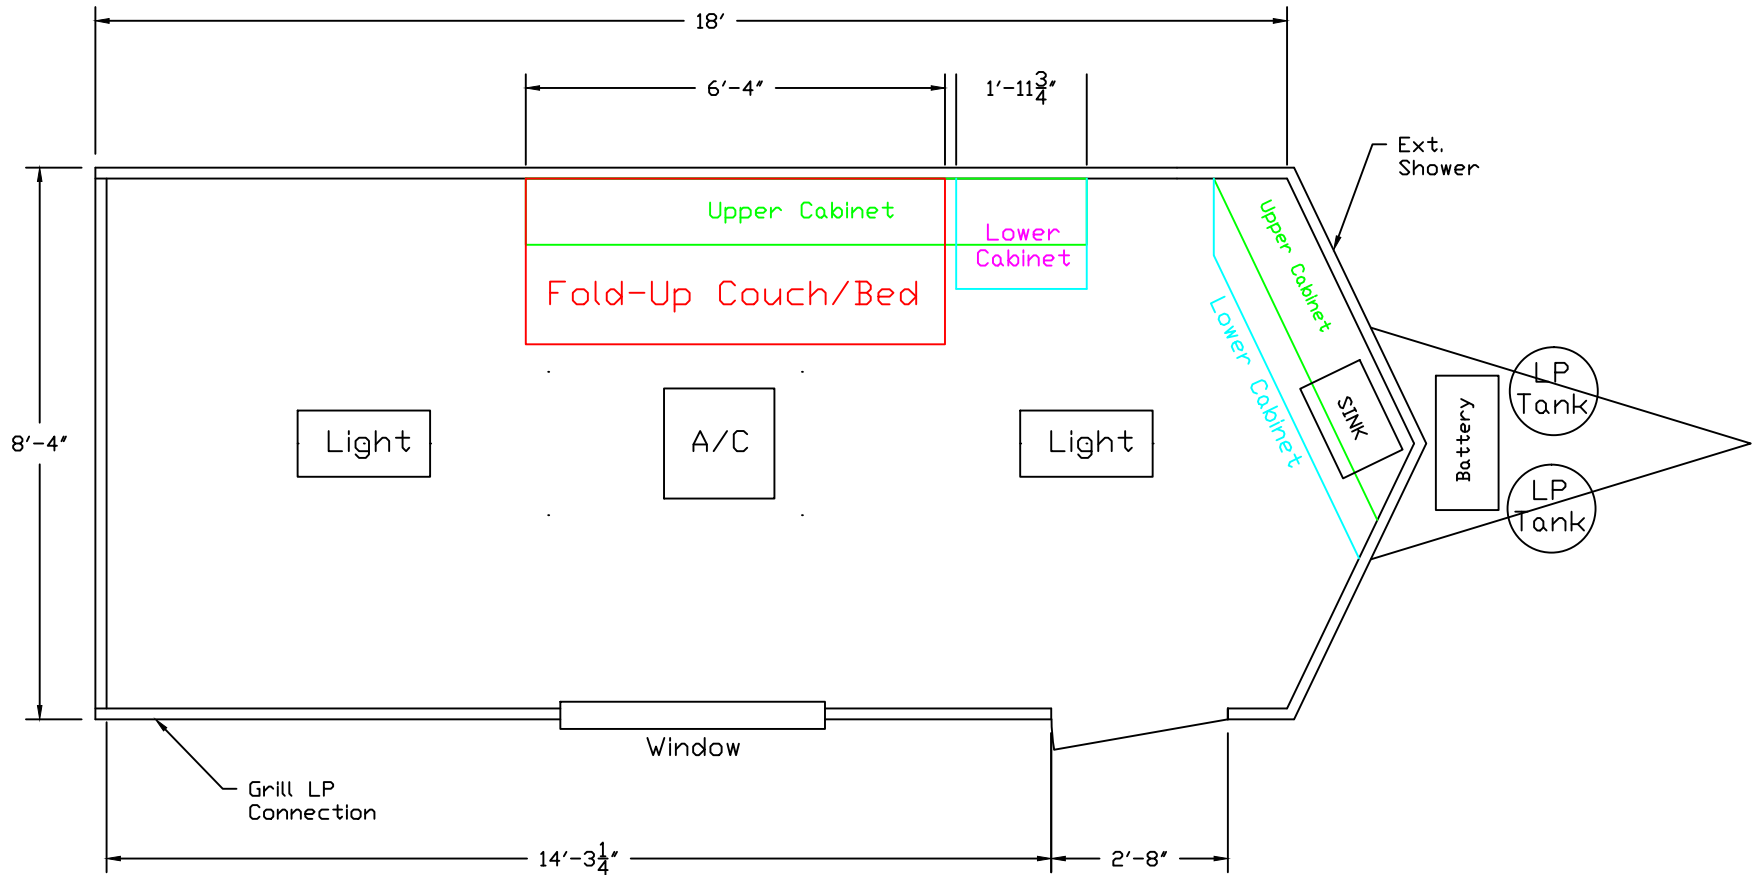

Tough Boy Toy Hauler (18 Base)

Signature: _____

Date: _____

THIS DOCUMENT CONTAINS CONFIDENTIAL AND PROPRIETARY INFORMATION THAT CANNOT BE REPRODUCED OR USED IN ANY MANNER FOR WHICH IT WAS NOT INTENDED, IN WHOLE OR IN PART, WITHOUT WRITTEN AUTHORIZATION FROM M&R SPECIALTY TRAILERS AND TRUCKS INC.