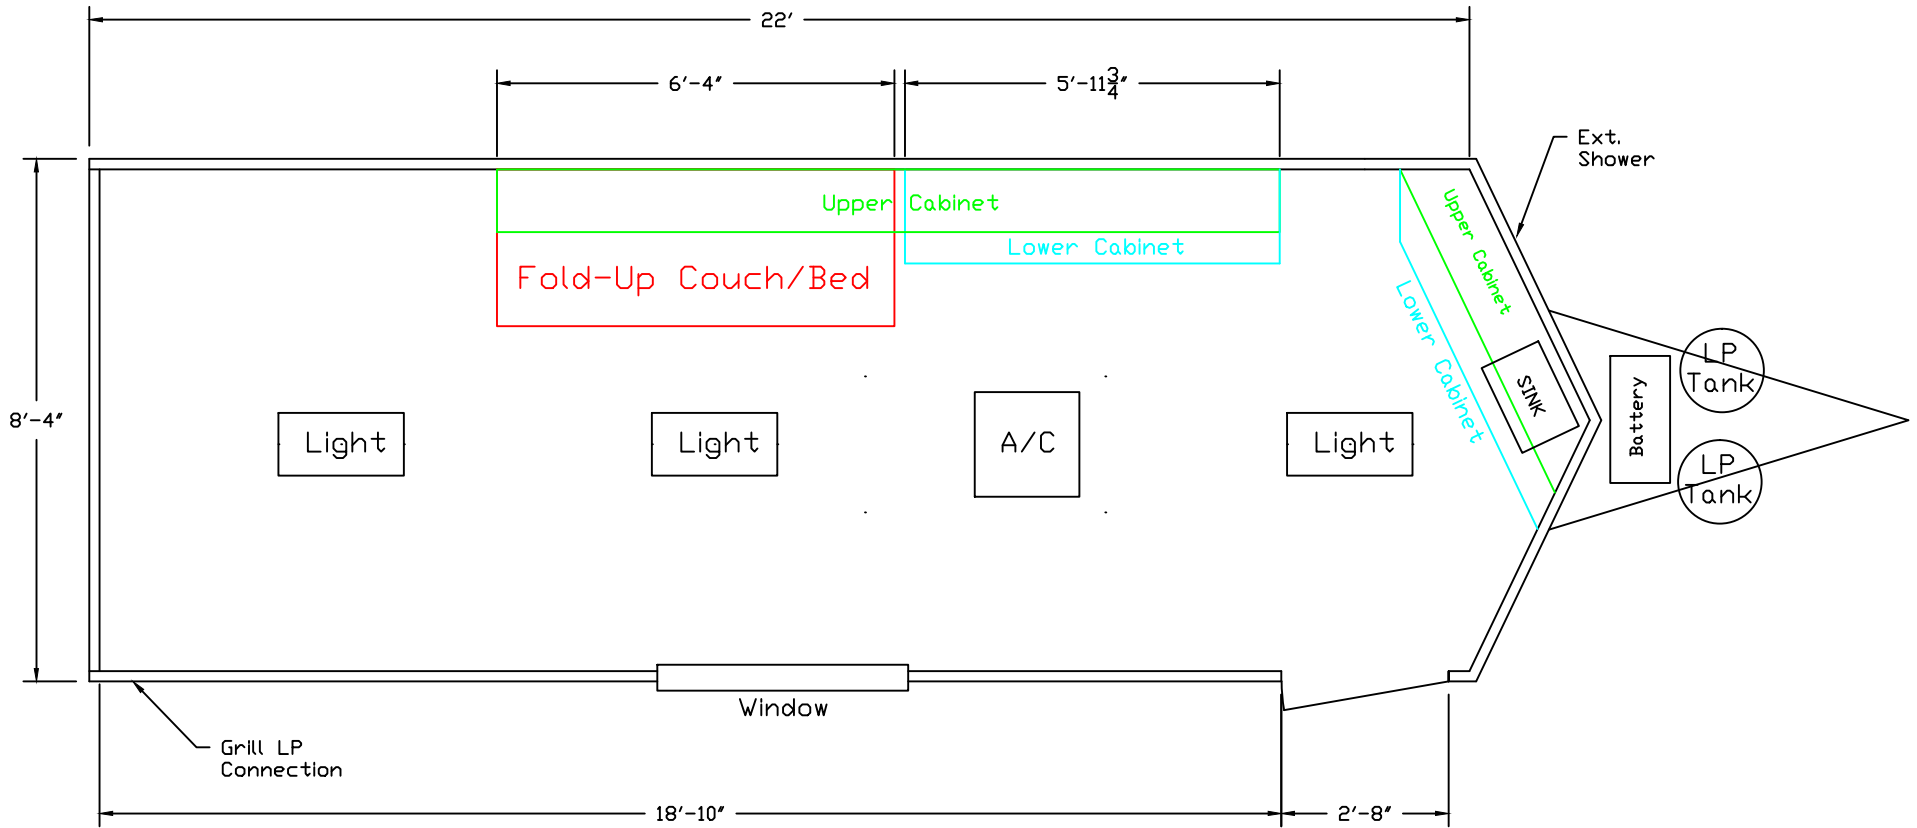

# Tough Boy Toy Hauler (22 Base)

Signature: \_\_\_\_\_

Date: \_\_\_\_\_

THIS DOCUMENT CONTAINS CONFIDENTIAL AND PROPRIETARY INFORMATION THAT CANNOT BE REPRODUCED OR USED IN ANY MANNER FOR WHICH IT WAS NOT INTENDED, IN WHOLE OR IN PART, WITHOUT WRITTEN AUTHORIZATION FROM M&R SPECIALTY TRAILERS AND TRUCKS INC.