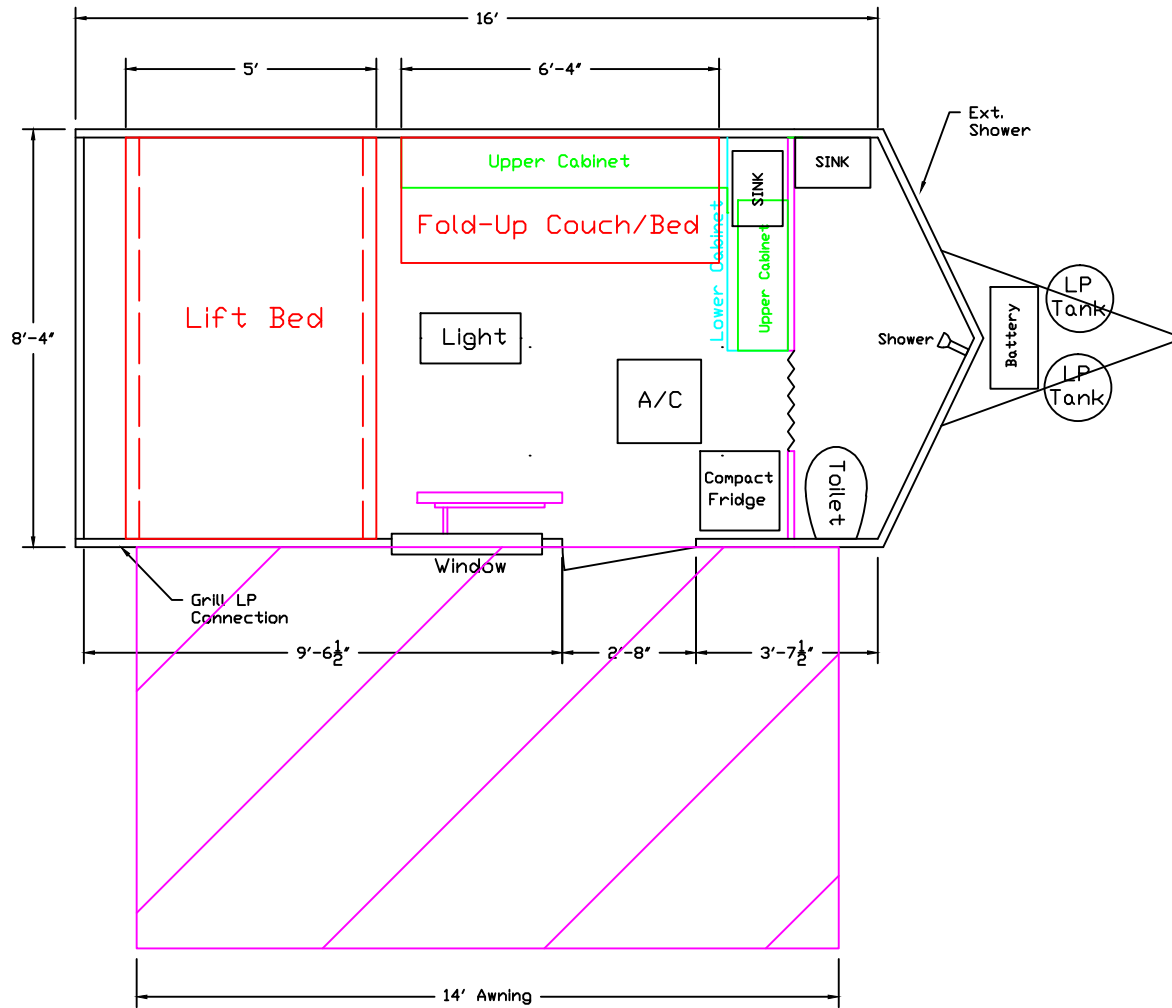

# Tough Boy Toy Hauler (16 Options)

Signature: \_\_\_\_\_

Date: \_\_\_\_\_

THIS DOCUMENT CONTAINS CONFIDENTIAL AND PROPRIETARY INFORMATION THAT CANNOT BE REPRODUCED OR USED IN ANY MANNER FOR WHICH IT WAS NOT INTENDED, IN WHOLE OR IN PART, WITHOUT WRITTEN AUTHORIZATION FROM M&R SPECIALTY TRAILERS AND TRUCKS INC.